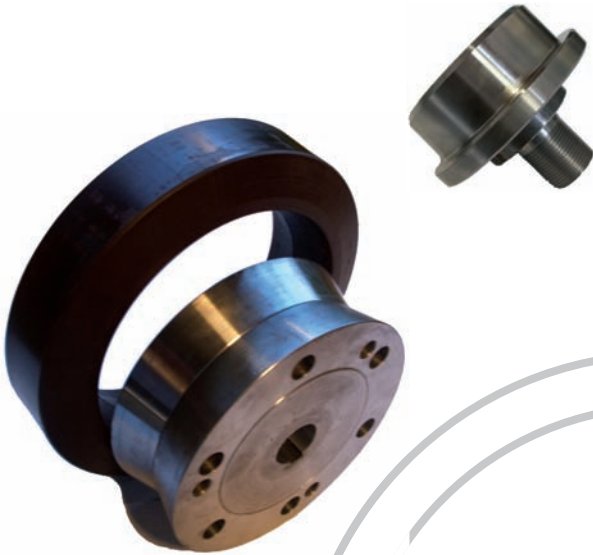

Spareparts and wearparts for mobile block machines like AFS 330,
Z 913, Z 940, Z 939... just to name a few!

Spareparts

- vibrator assemblies, mold vibrators, head vibrators
- vibrator spares like excentric weights, excentric shafts, bearings, motors, lids internal and external...

- shunting wheels, drive wheels, bevel wheels
- chrome-plated shafts
- solenoid valves
- proximity switches
- electronic cards
- sensors
- spiral cables
- hydraulic pumps
- oil cooler

Spareparts and wearparts for mobile block machines like AFS 330,
Z 913, Z 940, Z 939... just to name a few!

Wearparts

- scrapers
- wheel rings
- bushes
- rubber buffers
- guiding rails for feed drawer
- running wheels for feed drawer
- cleaning brushes

www.folk-services.com

Secondhand mobile block machines and more you will find on the CD on the right or on our websites.